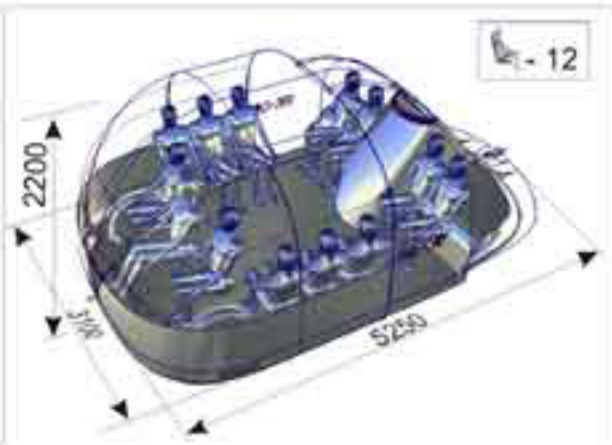

RU-801

IHO-361

RU-801

IHO-361

Количество сидячих мест

Количество стоячих мест

Количество мест для инвалидов

An aerial, isometric view of a ferry deck. The deck is a light-colored rectangular platform with a metal railing. Two trucks are parked on the deck: a red truck with a blue trailer and a blue truck with a grey trailer. The ferry is on a body of blue water, with a green shoreline visible on the right. The text "ПАРОМНАЯ ПЕРЕПРАВА СТЮ" is overlaid at the bottom in white, bold, sans-serif font.